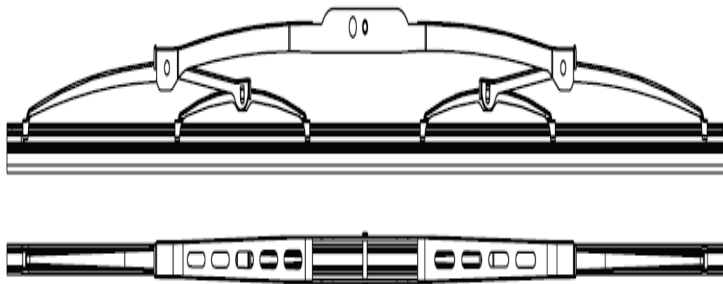

MARCH/APRIL 2017 PARTS SPECIAL

Stainless Steel Spot Mirrors

5" Center Mount – ABP N74B 10501	\$6.35 ea.
6" Center Mount – ABP N74B 10601	\$7.30 ea.
7-1/2" Offset Mount – ABP N74B 12701	\$9.81 ea.
8-1/2" Center Mount – ABP N74B 10801	\$10.09 ea.
8-1/2" Offset Mount – ABP N74B 12801	\$10.61 ea.

Universal Wiper Blades

18" – ABP N82 7618	\$3.44 ea.
20" – ABP N82 7620	\$3.44 ea.
22" – ABP N82 7622	\$2.81 ea.
24" – ABP N82 7624	\$3.75 ea.

3030 Brake Chambers

ABP N42A 33030CD (2.5")	\$33.96
ABP N42A 23030C3D (3")	\$44.61