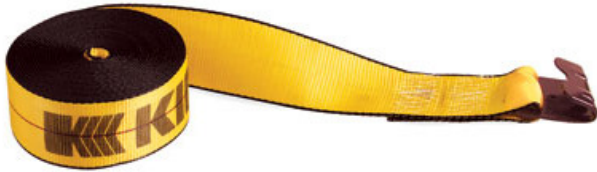

MARCH AND APRIL 2015 PARTS SPECIAL

CARGO STRAPS

Winch Strap, 4" x 30 feet with Flat Hook.
Working Load Limit: 5,400 lbs.

SHB 423021 **\$14.99 ea**

Ratchet Strap, 2" x 30 feet with Flat Hook and Wide Handle Ratchet. Working Load Limit: 3,335 lbs.

SHB 513020 **\$17.99 ea**

CHAINS & BINDERS

5/16" x 20 feet Chain Assembly
Working Load Limit: 4,700 lbs.

SHB 10034 20B **\$42.99 ea**

Adjustable Lever Binder
Working Load Limit: 5,400 lbs.

SHB 10049 **\$30.49 ea**

Ratchet Chain Binder
Working Load Limit: 5,400 lbs.

SHB 10035 **\$37.80 ea**

ADDITIONAL

10% OFF

4" CARGO STRAPS

SHB 423021

When you purchase by the case and present this coupon at the parts counter during the months of March and April 2015.