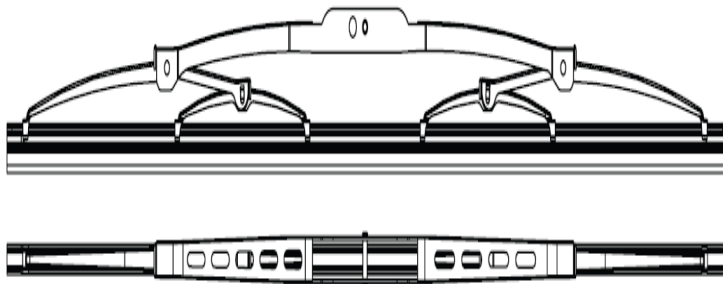

MARCH AND APRIL PARTS SPECIAL

Stainless Steel Spot Mirrors

5" Center Mount – ABP N74B 10501	\$7.40 ea.
6" Center Mount – ABP N74B 10601	\$8.50 ea.
7-1/2" Offset Mount – ABP N74B 12701	\$11.42 ea.
8-1/2" Center Mount – ABP N74B 10801	\$11.74 ea.
8-1/2" Offset Mount – ABP N74B 12801	\$12.36 ea.

Universal Wiper Blades

18" – ABP N82 7618	\$4.03 ea.
20" – ABP N82 7620	\$4.37 ea.
22" – ABP N82 7622	\$3.23 ea.
24" – ABP N82 7624	\$4.75 ea.

3030 Brake Chambers

ABP N42A 33030CD (2.5")	\$38.05
ABP N42A 23030C3D (3")	\$49.95