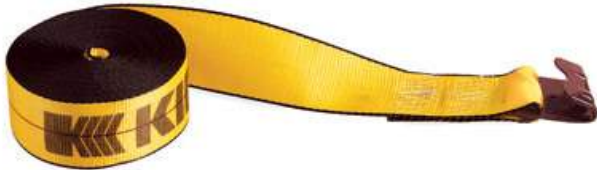

JULY/AUGUST 2015 SPECIAL

CARGO STRAPS

Winch Strap, 4" x 30 feet with Flat Hook.
Working Load Limit: 5,400 lbs.

SHB 423021 **\$14.99 ea**

Ratchet Strap, 2" x 30 feet with Flat Hook and Wide Handle Ratchet. Working Load Limit: 3,335 lbs.

SHB 513020 **\$17.99 ea**

CHAINS & BINDERS

5/16" x 20 feet Chain Assembly
Working Load Limit: 4,700 lbs.

SHB 10034 20B **\$42.99 ea**

Adjustable Lever Binder
Working Load Limit: 5,400 lbs.

SHB 10049 **\$30.49 ea**

Ratchet Chain Binder
Working Load Limit: 5,400 lbs.

SHB 10035 **\$37.80 ea**

ADDITIONAL

10% OFF

4" CARGO STRAPS

SHB 423021

When you purchase by the case and present this coupon at the parts counter during the months of July and August 2015.