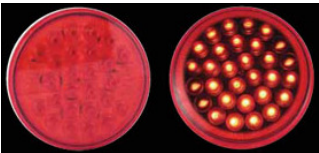

JANUARY/FEBRUARY PARTS SPECIAL

WHEEL COVERS

Chrome Plastic ABS Front Hub Cover with Removable Hubcap & 10 x 33mm Threaded Nut Covers

THUB-FRP33 **\$29.05 ea**

Chrome Plastic ABS Rear Hub Cover with Removable Hubcap & 10 x 33mm Threaded Nut Covers

THUB-RP33 **\$37.48 ea**

LED LIGHTING

QUARTER FENDERS

4" Round Stop, Turn, Tail LED (30 Diode)

TLED-430R **\$12.38 ea**

Oval Stop, Turn, Tail LED (13 Diode)

TLED-OBMR **\$12.54 ea**

2 1/2" Round Marker LED (13 Diode)

TLED-2HA / TLED-2HR **\$5.85 ea**

- Stainless Steel
- 18 Gauge Material
- Welded & Polished End Cap
- Includes Mounting Posts, Clamps, Flaps, and All Hardware

TFEN-Q17 \$144.95

Special Factory-To-Dealer incentives allow us to pass on tremendous savings. Prices good through February 28, 2015 while supplies last. Prices do not include sales tax, if applicable. Specifications subject to change. Parts photos are representative; actual products may vary.